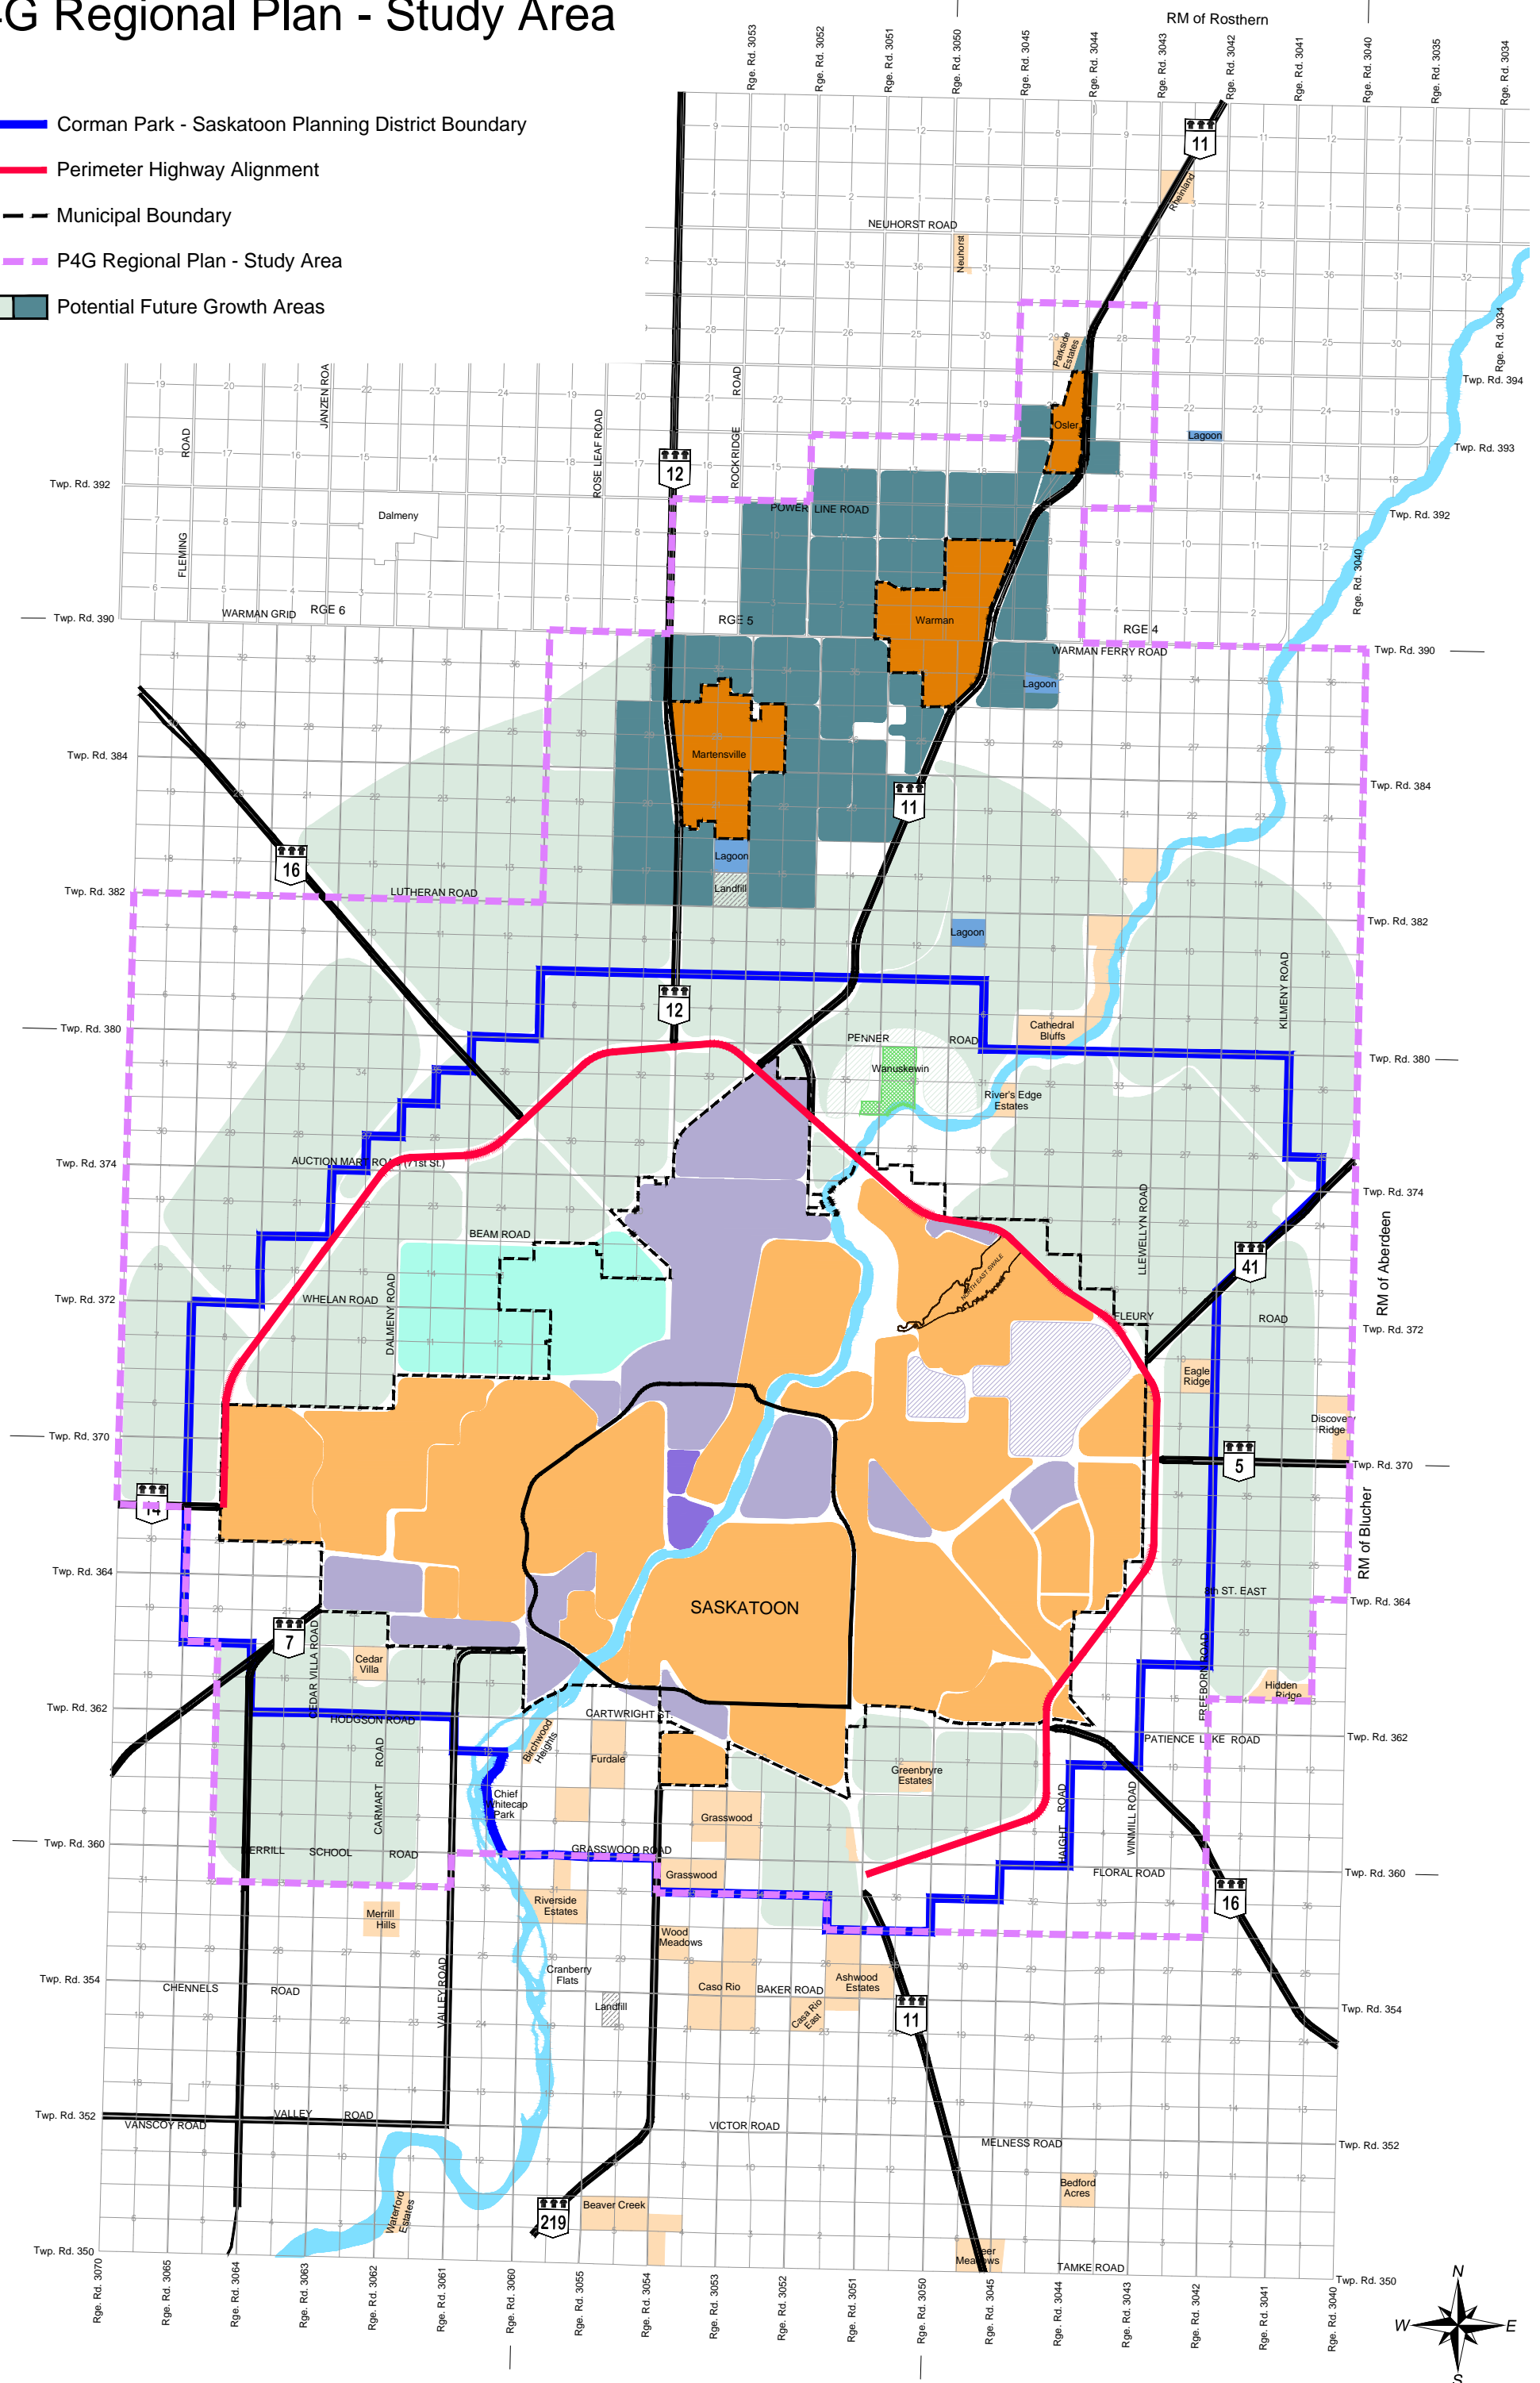

P4G Regional Plan - Study Area

- Corman Park - Saskatoon Planning District Boundary
- Perimeter Highway Alignment
- Municipal Boundary
- P4G Regional Plan - Study Area
- Potential Future Growth Areas

PLEASE NOTE: THIS MAP IS **CONCEPTUAL** AND INDICATES **PROPOSED** GROWTH. ALL PROPOSED LINEWORK IS SUBJECT TO CHANGE.